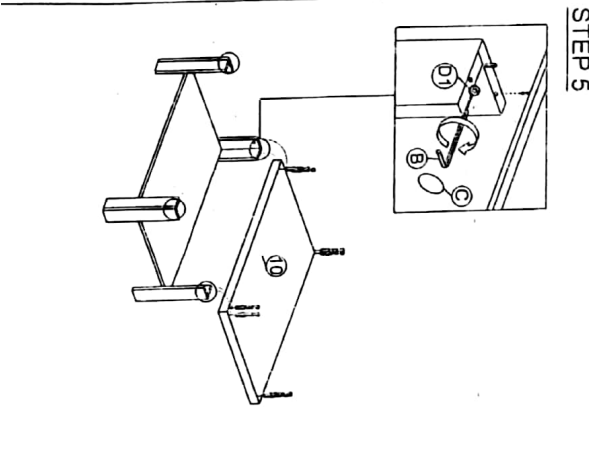

MODEL:HM 2207.02

DESCRIPTION : COFFEE TABLE

HARDWARE	
A	WOOD DOWEL 5 X 75 4
B	L KEF 1
C	NAILER CAP 24
D	NAILER RESISTOR 24 SETS

PART LIST

STEP 1

STEP 2

STEP 3

STEP 4

STEP 5

COMPLETED