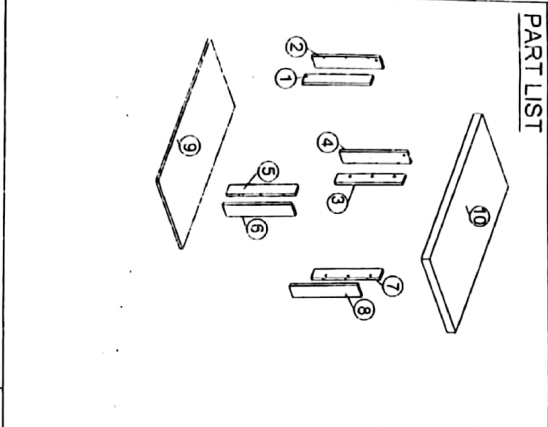

MODEL:HM 2207.02

DESCRIPTION : COFFEE TABLE

HARDWARE	
A	WOOD DOWEL 5 X 75 4
B	L KEF 1
C	NAILER CAP 24
D	NAILER RESISTOR 24 SETS

PART LIST

STEP 1

STEP 2

STEP 3

STEP 4