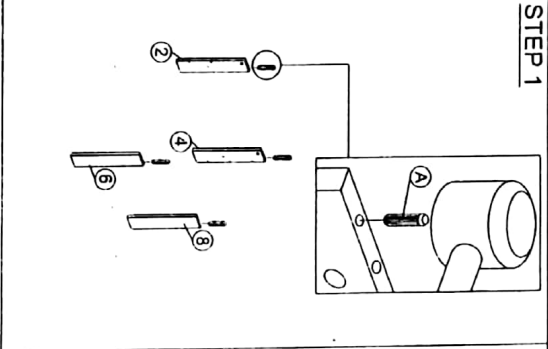

MODEL:HM 2207.02

DESCRIPTION : COFFEE TABLE

HARDWARE	
A	WOOD DOWEL 5 X 75 4
B	L KEF 1
C	NAILER CAP 24
D	NAILER RESISTOR 24 SETS

PART LIST

STEP 1

STEP 2

STEP 3

STEP 4