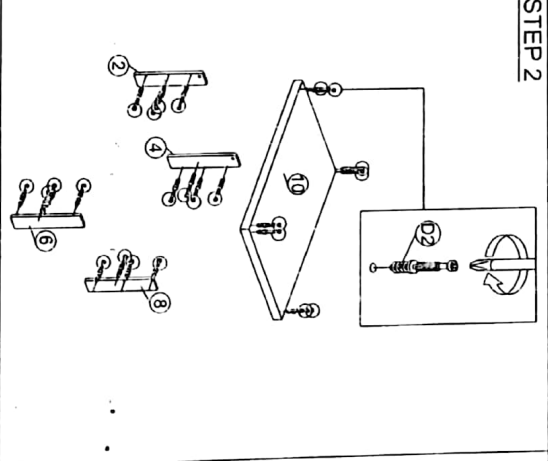

MODEL:HM 2207.02

DESCRIPTION : COFFEE TABLE

HARDWARE	
A	WOOD DOWEL 5 X 75 4
B	L KEF 1
C	NAILER CAP 24
D	NAILER RESISTOR 24 SETS

PART LIST

STEP 1

STEP 2

STEP 3

STEP 4

STEP 5

COMPLETED