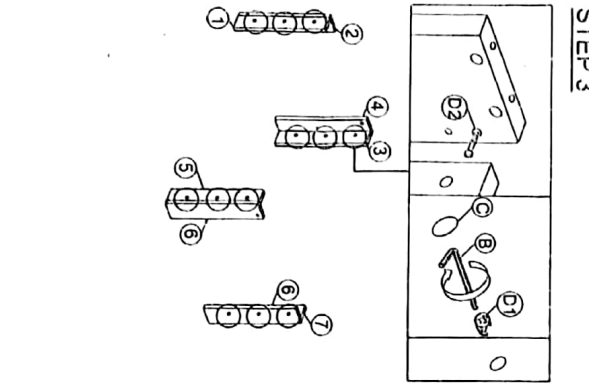

MODEL:HM 2207.02

DESCRIPTION : COFFEE TABLE

HARDWARE	
A	WOOD DOWEL 5 X 75 4
B	L KEF 1
C	NAILER CAP 24
D	NAILER RESISTOR 24 SETS

PART LIST

STEP 1

STEP 2

STEP 3

STEP 4

STEP 5

COMPLETED