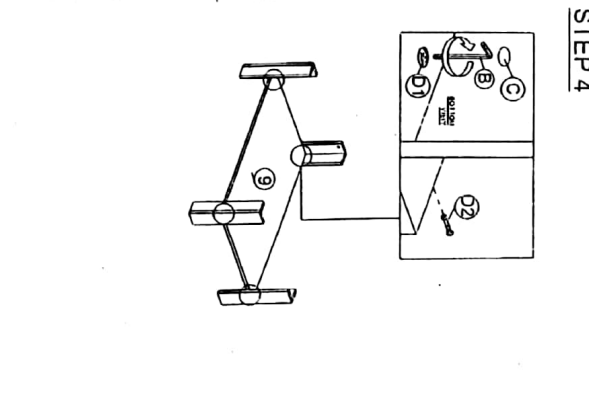

MODEL:HM 2207.02

DESCRIPTION : COFFEE TABLE

HARDWARE	
A	WOOD DOWEL 5 X 75 4
B	L KEF 1
C	NAILER CAP 24
D	NAILER RESISTOR 24 SETS

PART LIST

STEP 1

STEP 2

STEP 3

STEP 4