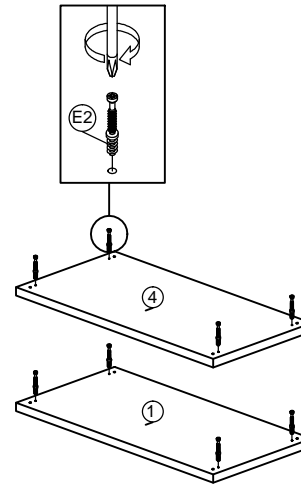

DESCRIPTION : COFFEE TABLE

HARDWARE

A WOOD DOWEL 8 X 25 1X8	B CB SCREW M4X38MM 1X16	C L KEY 1X1	D NAIL 5/8 1X20	E E1 MINIFIX 5654 + 5546 8 SETS E2 QUICKFIT CAP E3	F 98x98x45MM LEG 1X4
---	---	------------------------------	----------------------------------	---	--

PART LIST

STEP 1

STEP 2

STEP 3

STEP 4

COMPLETED