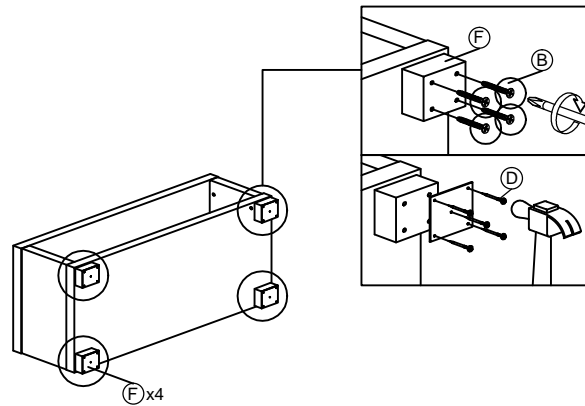

DESCRIPTION : COFFEE TABLE

HARDWARE

A WOOD DOWEL 8 X 25 1X8	B CB SCREW M4X38MM 1X16	C L KEY 1X1	D NAIL 5/8 1X20	E E1 MINIFIX 5654 + 5546 8 SETS E2 QUICKFIT CAP E3	F 98x98x45MM LEG 1X4
---	---	------------------------------	----------------------------------	---	--

PART LIST

STEP 1

STEP 2

STEP 3

STEP 4

COMPLETED