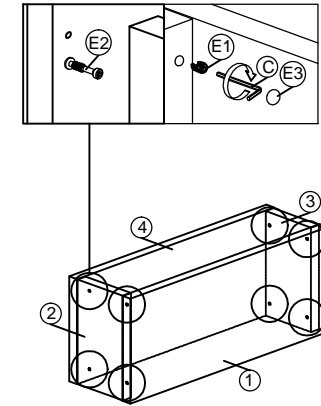

DESCRIPTION : COFFEE TABLE

HARDWARE

A WOOD DOWEL 8 X 25 1X8	B CB SCREW M4X38MM 1X16	C L KEY 1X1	D NAIL 5/8 1X20	E E1 MINIFIX 5654 + 5546 8 SETS E2 QUICKFIT CAP E3	F 98x98x45MM LEG 1X4
---	---	------------------------------	----------------------------------	---	--

PART LIST

STEP 1

STEP 2

STEP 3

STEP 4

COMPLETED