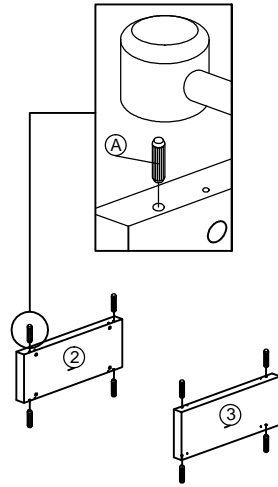

DESCRIPTION : COFFEE TABLE

HARDWARE

A WOOD DOWEL 8 X 25 1X8	B CB SCREW M4X38MM 1X16	C L KEY 1X1	D NAIL 5/8 1X20	E E1 MINIFIX 5654 + 5546 8 SETS E2 QUICKFIT CAP E3	F 98x98x45MM LEG 1X4
---	---	------------------------------	----------------------------------	---	--

PART LIST

STEP 1

STEP 2

STEP 3

STEP 4

COMPLETED