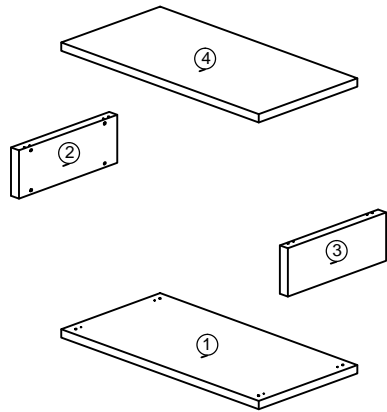

SOFT, DRY CLOTH

CHEMICAL

HEAT

KEEP DRY

HANDLE WITH CARE

DO NOT USE KNIFE

ASSEMBLY INSTRUCTION

MODEL : HM 2217

DESCRIPTION : COFFEE TABLE

HARDWARE

A WOOD DOWEL 8 X 25 1X8	B CB SCREW M4X38MM 1X16	C L KEY 1X1	D NAIL 5/8 1X20	E E1 MINIFIX 5654 + 5546 8 SETS E2 QUICKFIT CAP E3	F 98x98x45MM LEG 1X4
---	---	------------------------------	----------------------------------	---	--

PART LIST

STEP 1

STEP 2

STEP 3

STEP 4

COMPLETED