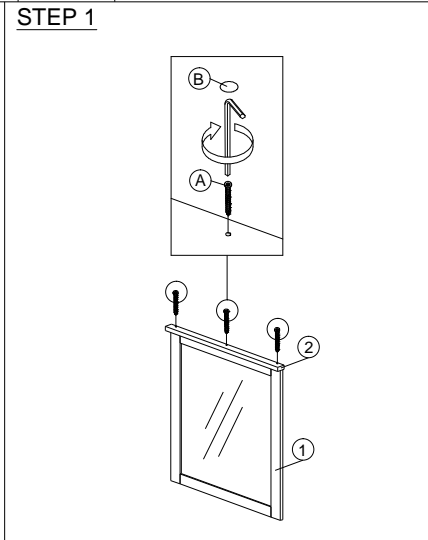

ASSEMBLY INSTRUCTION

MODEL : HM 314

DESCRIPTION : MIRROR

HARDWARE	A	B	C	D	E
	CSK CAP M6X50MM 1X3	CSK CAP 1X3	ALLEN KEY 1X1	CB SCREW M4X38MM 1X2	PLASTIC WALL ANCHOR-RED 1X2

Follow the instruction to fix the completed mirror to the wall :