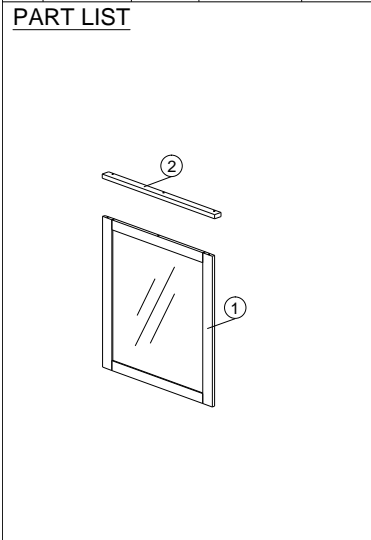

ASSEMBLY INSTRUCTION

MODEL : HM 314

DESCRIPTION : MIRROR

HARDWARE	A	B	C	D	E
	CSK CAP M6X50MM 1X3	CSK CAP 1X3	ALLEN KEY 1X1	CB SCREW M4X38MM 1X2	PLASTIC WALL ANCHOR-RED 1X2

Follow the instruction to fix the completed mirror to the wall :