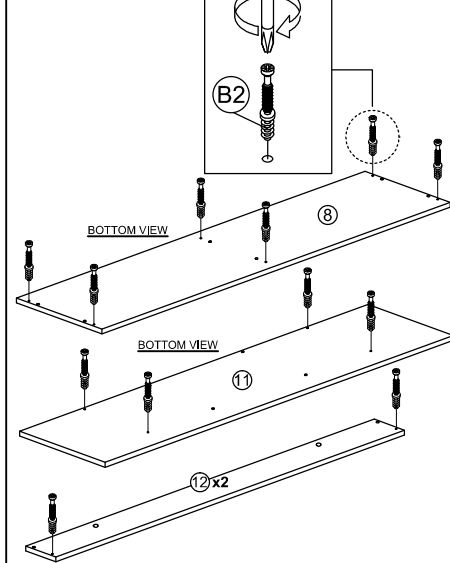

DESCRIPTION: TV CABINET

HARDWARE	A	B	C	D	E	F	G	H	I
WOOD DOWEL 8 X 25	MINIFIX 5654+5546	MINIFIX CAP	CB SCREW M4X45MM	CB SCREW M4X65MM	PLASTIC WALL ANCHOR	SCREW CAP	L KEY	PVC NAIL WITH PIN 5/8	
72	14 SETS	6	34	2	2	26	1	14	

PART LIST

STEP 1

STEP 2

STEP 3

STEP 4

STEP 5

STEP 6

STEP 7