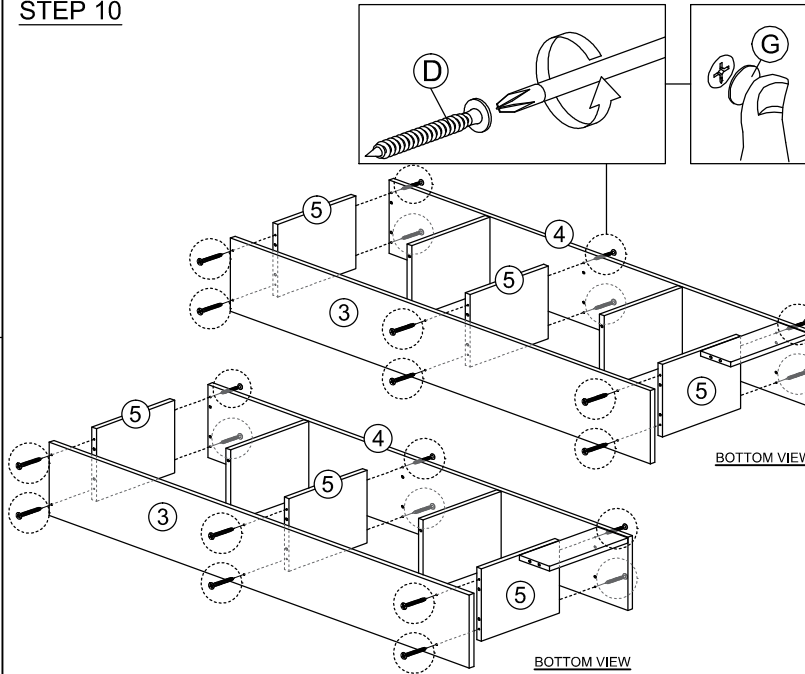

PART LIST

STEP 1

STEP 2

STEP 3

STEP 4

STEP 5

STEP 6

STEP 7

SOFT, DRY CLOTH

CHEMICAL

HEAT

KEEP DRY

HANDLE WITH CARE

DO NOT USE KNIFE

ASSEMBLY INSTRUCTION

MODEL : HM 2256

DESCRIPTION: TV CABINET

STEP 8

STEP 10

STEP 11

STEP 9

STEP 12

STEP 13

COMPLETED