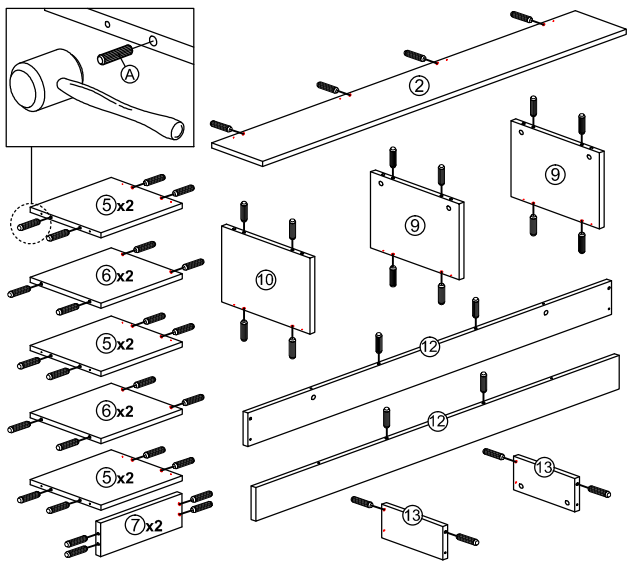

SOFT, DRY CLOTH

CHEMICAL

HEAT

KEEP DRY

HANDLE WITH CARE

DO NOT USE KNIFE

ASSEMBLY INSTRUCTION

MODEL : HM 2256

DESCRIPTION: TV CABINET

HARDWARE	A	B	C	D	E	F	G	H	I
WOOD DOWEL 8 X 25	MINIFIX 5654+5546	MINIFIX CAP	CB SCREW M4X45MM	CB SCREW M4X65MM	PLASTIC WALL ANCHOR	SCREW CAP	L KEY	PVC NAIL WITH PIN 5/8	
72	14 SETS	6	34	2	2	26	1	14	

PART LIST

STEP 1

STEP 2

STEP 3

STEP 4

STEP 5

STEP 6

STEP 7