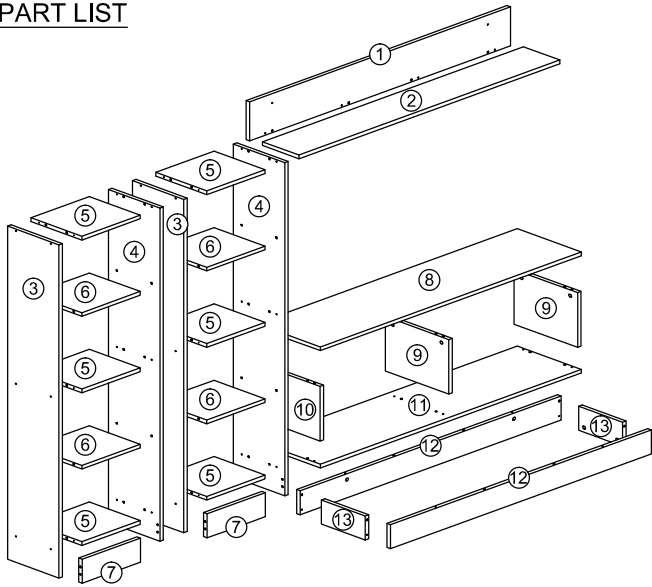

SOFT, DRY CLOTH

CHEMICAL

HEAT

KEEP DRY

HANDLE WITH CARE

DO NOT USE KNIFE

ASSEMBLY INSTRUCTION

MODEL : HM 2256

DESCRIPTION: TV CABINET

HARDWARE	A	B	C	D	E	F	G	H	I
WOOD DOWEL 8 X 25	MINIFIX 5654+5546	MINIFIX CAP	CB SCREW M4X45MM	CB SCREW M4X65MM	PLASTIC WALL ANCHOR	SCREW CAP	L KEY	PVC NAIL WITH PIN 5/8	
72	14 SETS	6	34	2	2	26	1	14	

PART LIST

STEP 1

STEP 2

STEP 3

STEP 4

STEP 5

STEP 6

STEP 7