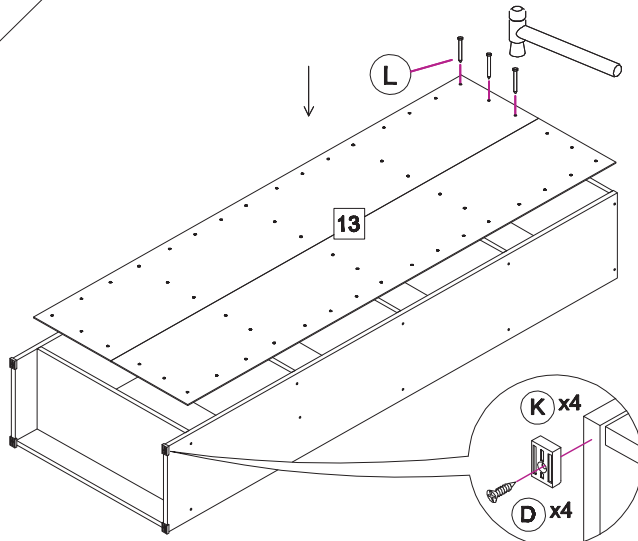

PLEASE FOLLOW
THOSE NUMBERS AS
STATED BELOW FOR
EASY ASSEMBLE.

EXAMPLE : STEP ASM. HARDWARE PART

1

A

12

MODEL SIZE : H1740 x W605 x D295

MODEL: HM2269

HARDWARE

PART

1

INSERT THE 4 PCS DOWEL
TO THE 3, 5, 6, 9 PANEL

2

3

4

5

6