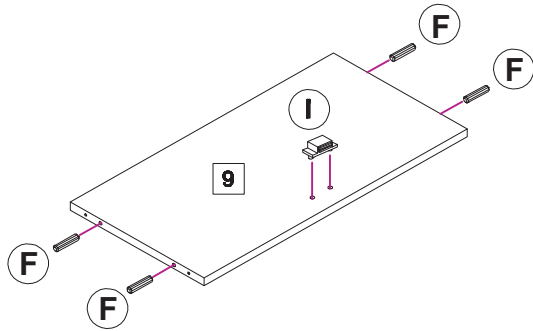

PLEASE FOLLOW
THOSE NUMBERS AS
STATED BELOW FOR
EASY ASSEMBLE.

EXAMPLE : STEP ASM. HARDWARE PART

1

A

12

MODEL SIZE : H1740 x W605 x D295

MODEL: HM2269

HARDWARE

PART

1

INSERT THE 4 PCS DOWEL
TO THE 3, 5, 6, 9 PANEL

2

3

4

5

6