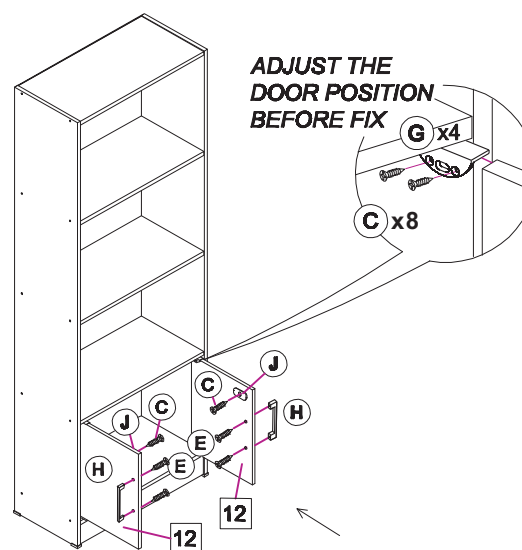

PLEASE FOLLOW
THOSE NUMBERS AS
STATED BELOW FOR
EASY ASSEMBLE.

EXAMPLE : STEP ASM. HARDWARE PART

1

A

12

MODEL SIZE : H1740 x W605 x D295

MODEL: HM2269

HARDWARE

PART

1

INSERT THE 4 PCS DOWEL
TO THE 3, 5, 6, 9 PANEL

2

3

4

5

6