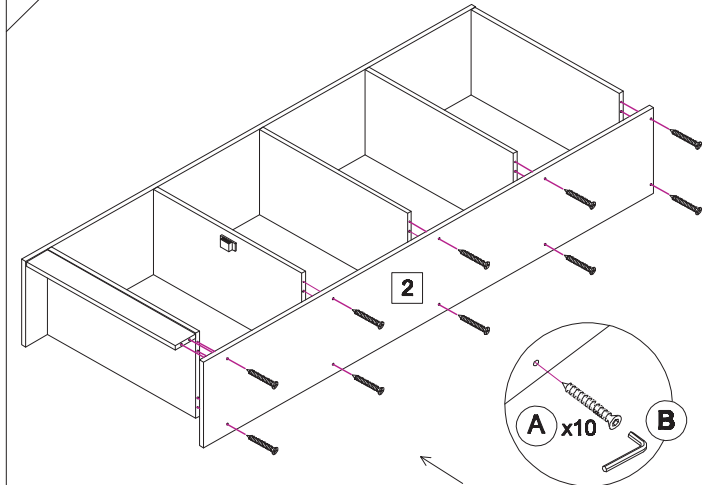

PLEASE FOLLOW
THOSE NUMBERS AS
STATED BELOW FOR
EASY ASSEMBLE.

EXAMPLE : STEP ASM. HARDWARE PART

1

A

12

MODEL SIZE : H1740 x W605 x D295

MODEL: HM2269

HARDWARE

PART

1

INSERT THE 4 PCS DOWEL
TO THE 3, 5, 6, 9 PANEL

2

3

4

5

6