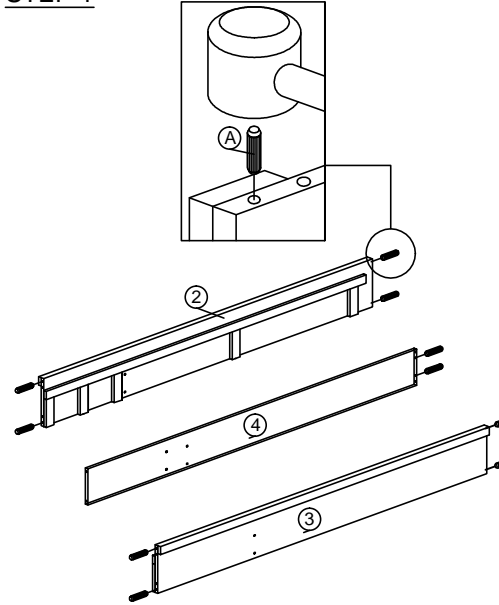

DESCRIPTION : QUEEN BED

HARDWARE	A	B	C	D	E	F	G	H	I
	WOOD DOWEL 8 X 25 1X10	CB SCREW M3.5X16MM 1X24	CB SCREW M4X38MM 1X36	NAIL 5/8 1X20	CSK CAP WOOD M6X50MM 1X12	CSK CAP WOOD M6X70MM 1X8	QUICKFIT CAP 1X20	L KEY 1X1	DRAWER SLIDE 18" 2 SETS

PART LIST

STEP 1

STEP 2

STEP 3

STEP 4

STEP 5

STEP 6

ASSEMBLY INSTRUCTION