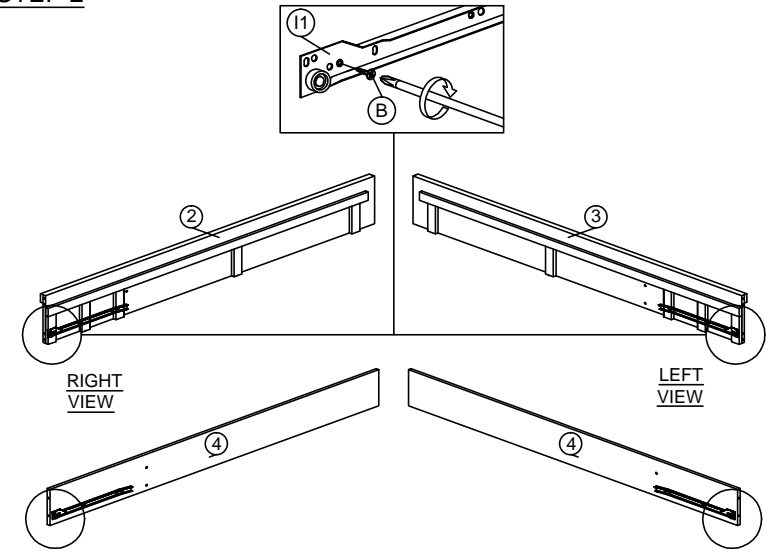

DESCRIPTION : QUEEN BED

HARDWARE	A	B	C	D	E	F	G	H	I
	WOOD DOWEL 8 X 25 1X10	CB SCREW M3.5X16MM 1X24	CB SCREW M4X38MM 1X36	NAIL 5/8 1X20	CSK CAP WOOD M6X50MM 1X12	CSK CAP WOOD M6X70MM 1X8	QUICKFIT CAP 1X20	L KEY 1X1	DRAWER SLIDE 18" 2 SETS

PART LIST

STEP 1

STEP 2

STEP 3

STEP 4

STEP 5

STEP 6

ASSEMBLY INSTRUCTION