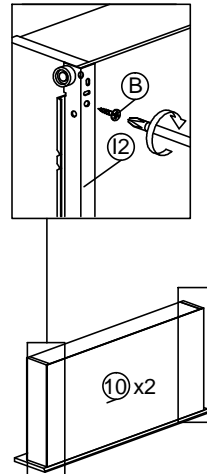

DESCRIPTION : QUEEN BED

HARDWARE	A	B	C	D	E	F	G	H	I
	WOOD DOWEL 8 X 25 1X10	CB SCREW M3.5X16MM 1X24	CB SCREW M4X38MM 1X36	NAIL 5/8 1X20	CSK CAP WOOD M6X50MM 1X12	CSK CAP WOOD M6X70MM 1X8	QUICKFIT CAP 1X20	L KEY 1X1	DRAWER SLIDE 18" 2 SETS

PART LIST

STEP 1

STEP 2

STEP 3

STEP 4

STEP 5

STEP 6

ASSEMBLY INSTRUCTION