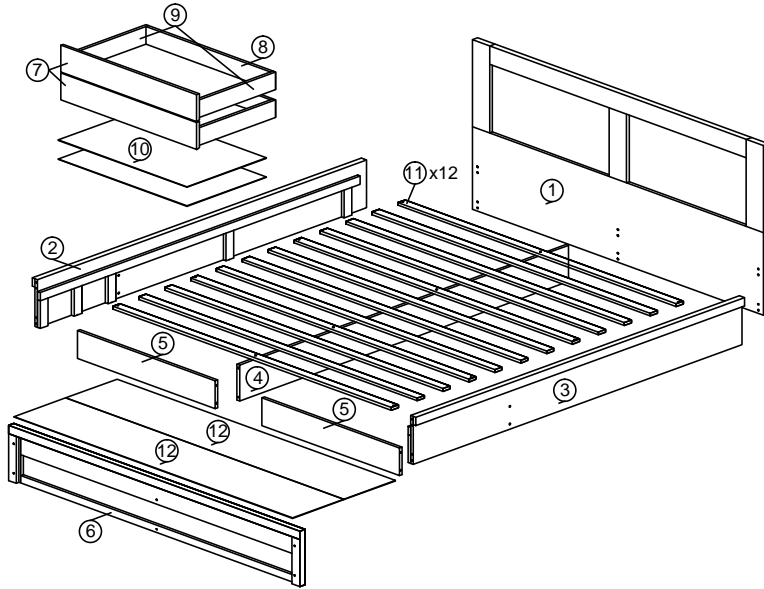

SOFT, DRY CLOTH

CHEMICAL

HEAT

KEEP DRY

HANDLE WITH CARE

DO NOT USE KNIFE

ASSEMBLY INSTRUCTION

MODEL : HM 399.01

DESCRIPTION : QUEEN BED

HARDWARE	A	B	C	D	E	F	G	H	I
	WOOD DOWEL 8 X 25 1X10	CB SCREW M3.5X16MM 1X24	CB SCREW M4X38MM 1X36	NAIL 5/8 1X20	CSK CAP WOOD M6X50MM 1X12	CSK CAP WOOD M6X70MM 1X8	QUICKFIT CAP 1X20	L KEY 1X1	DRAWER SLIDE 18" 2 SETS

PART LIST

STEP 1

STEP 2

STEP 3

STEP 4

STEP 5

STEP 6

ASSEMBLY INSTRUCTION