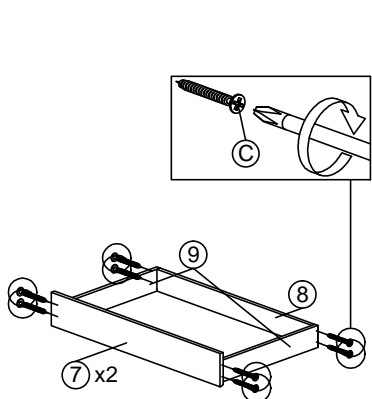

DESCRIPTION : QUEEN BED

HARDWARE	A	B	C	D	E	F	G	H	I
	WOOD DOWEL 8 X 25 1X10	CB SCREW M3.5X16MM 1X24	CB SCREW M4X38MM 1X36	NAIL 5/8 1X20	CSK CAP WOOD M6X50MM 1X12	CSK CAP WOOD M6X70MM 1X8	QUICKFIT CAP 1X20	L KEY 1X1	DRAWER SLIDE 18" 2 SETS

PART LIST

STEP 1

STEP 2

STEP 3

STEP 4

STEP 5

STEP 6

ASSEMBLY INSTRUCTION