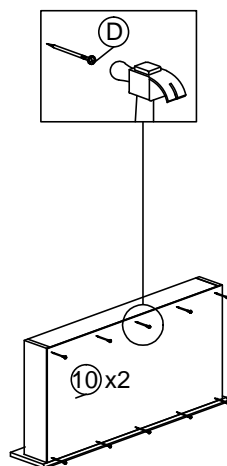

DESCRIPTION : QUEEN BED

HARDWARE	A	B	C	D	E	F	G	H	I
	WOOD DOWEL 8 X 25 1X10	CB SCREW M3.5X16MM 1X24	CB SCREW M4X38MM 1X36	NAIL 5/8 1X20	CSK CAP WOOD M6X50MM 1X12	CSK CAP WOOD M6X70MM 1X8	QUICKFIT CAP 1X20	L KEY 1X1	DRAWER SLIDE 18" 2 SETS

PART LIST

STEP 1

STEP 2

STEP 3

STEP 4

STEP 5

STEP 6

ASSEMBLY INSTRUCTION