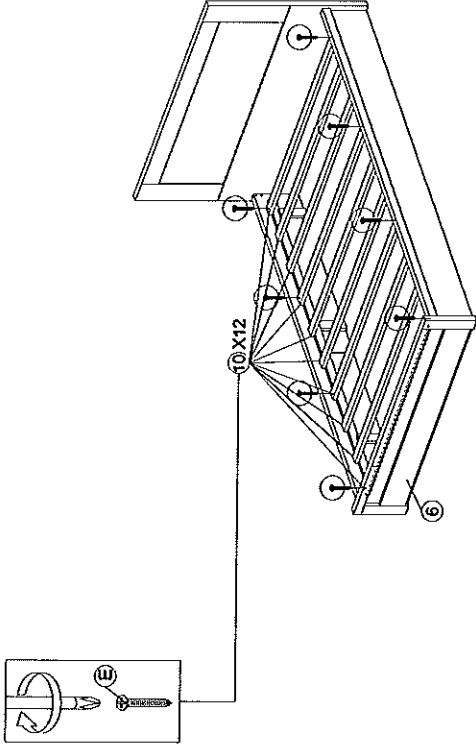

ASSEMBLY INSTRUCTION

MODEL : HM 323

DESC: QUEEN BED WITH 2 DRAWERS

STEP 7

SOFT, DRY CLOTH

CHEMICAL

HEAT

KEEP DRY

HANDLE WITH CARE

DO NOT USE KNIFE