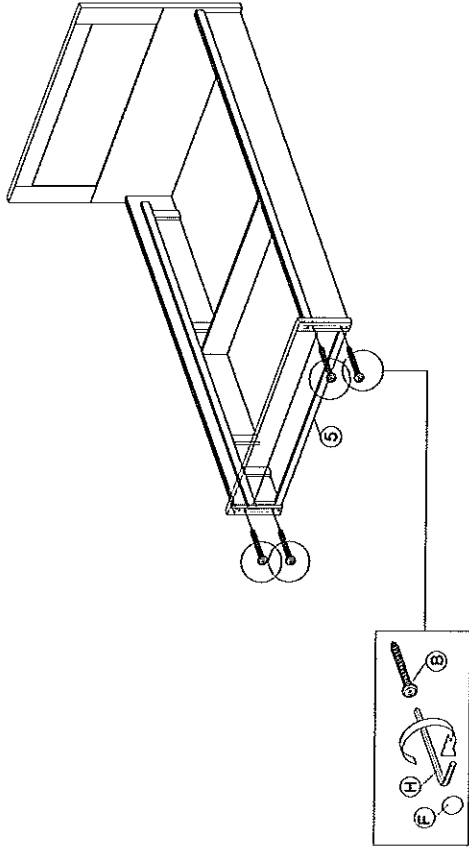

ASSEMBLY INSTRUCTION

MODEL : HM 323

DESC: QUEEN BED WITH 2 DRAWERS

STEP 7

SOFT, DRY CLOTH

CHEMICAL

HEAT

KEEP DRY

HANDLE WITH CARE

DO NOT USE KNIFE