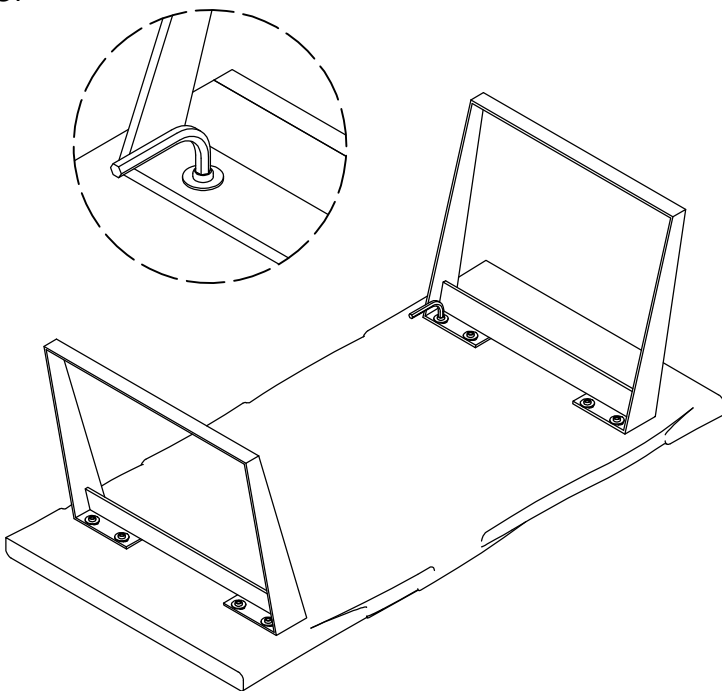

ASSEMBLY INSTRUCTIONS

Kit Contents :-

1. Alleney bolt - 16 Pcs.

2. Washer - 16 Pcs.

3. Allenkey - 1 Pcs.

1.

2.

3.