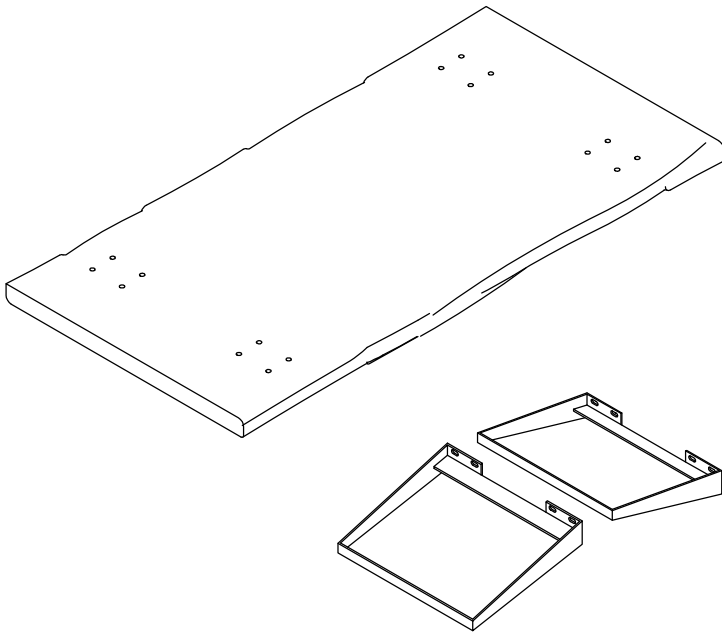

ASSEMBLY INSTRUCTIONS

Kit Contents :-

1. Alleney bolt - 16 Pcs.

2. Washer - 16 Pcs.

3. Allenkey - 1 Pcs.

1.

2.

3.