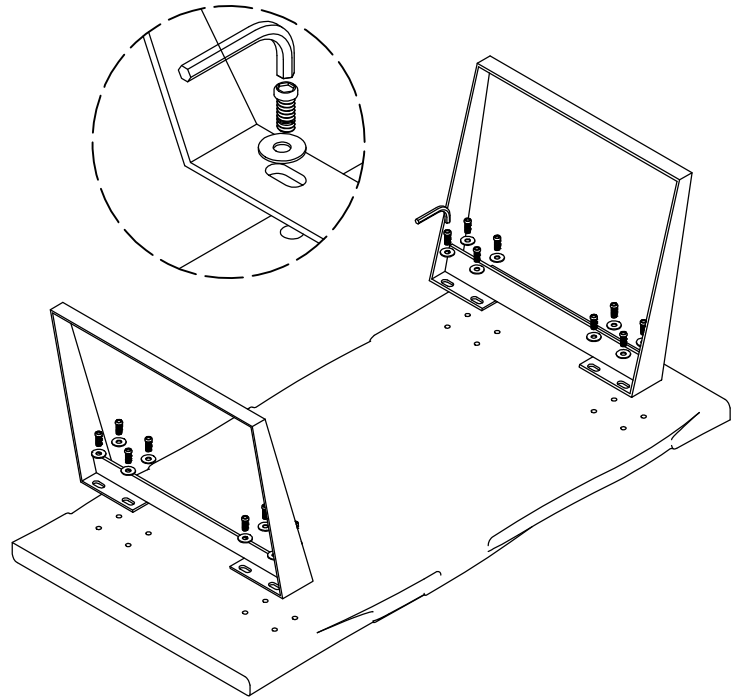

ASSEMBLY INSTRUCTIONS

Kit Contents :-

1. Alleney bolt - 16 Pcs.

2. Washer - 16 Pcs.

3. Allenkey - 1 Pcs.

1.

2.

3.