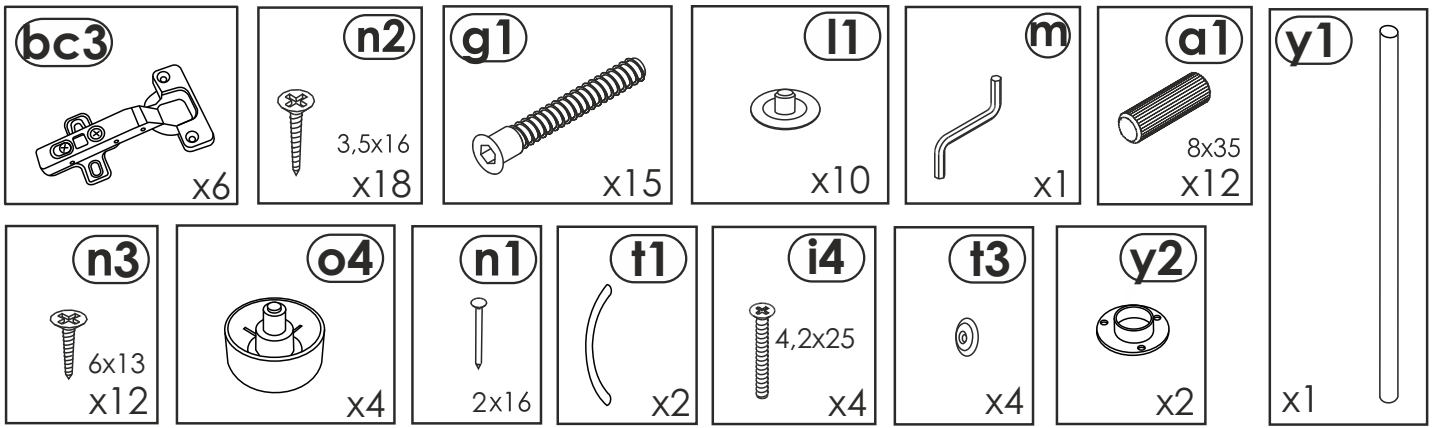

Office furniture
Wardrobe - BU409

assembly instruction

List of fittings

Parts list

1

2

3

4