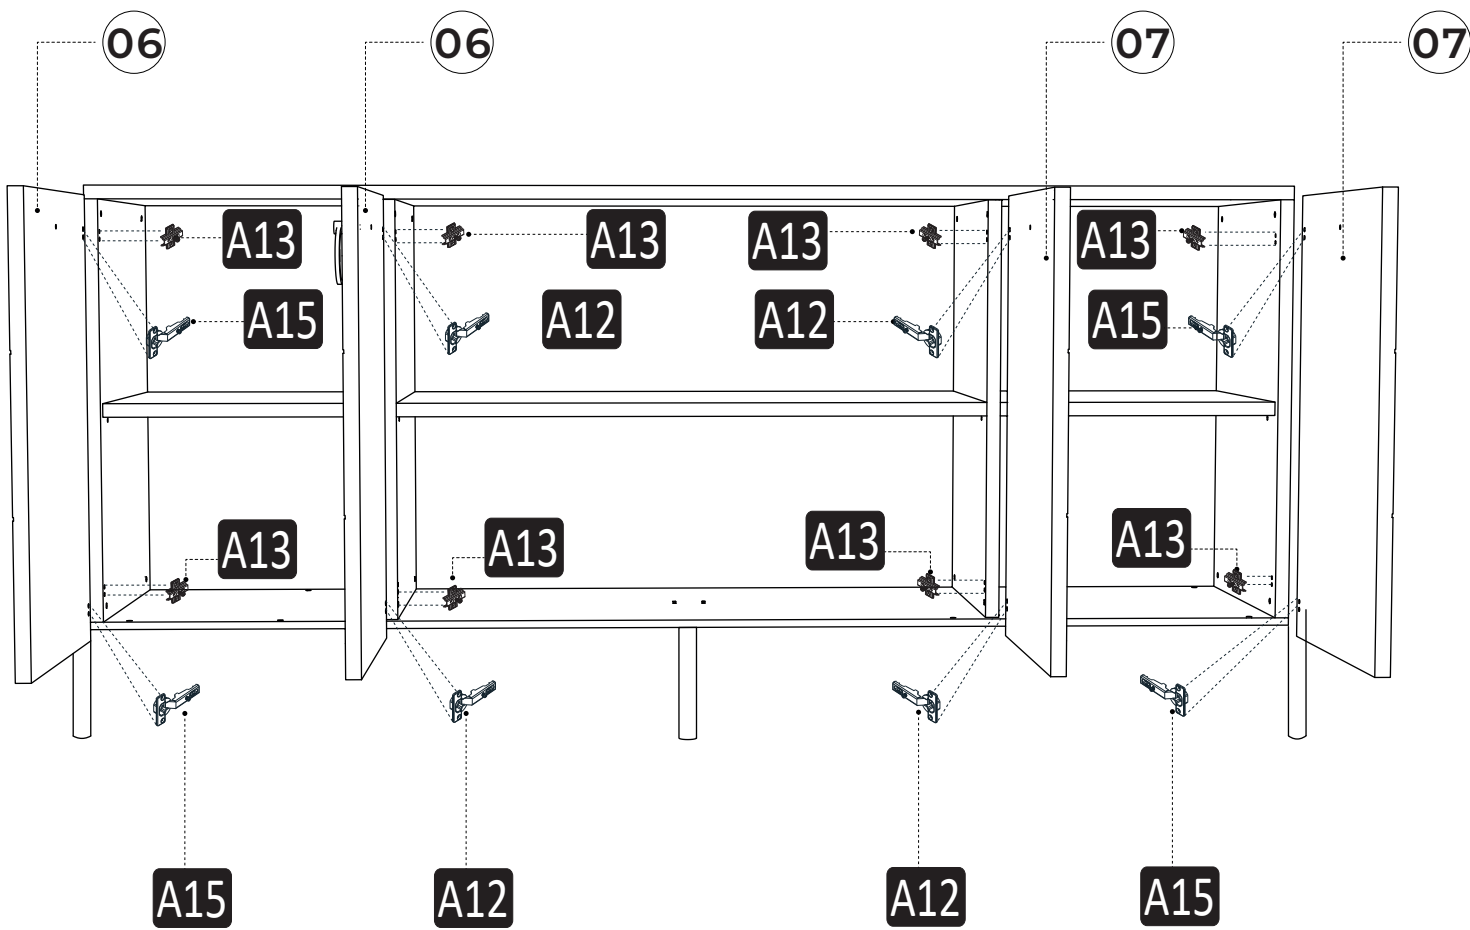

<b>A04</b>	16x	<b>A10</b>	36x	<b>A13</b>	4x	<b>A12</b>	4x	<b>A51</b>	2x	<b>A41</b>	1x
											
(EN) Minifix Cover		(EN) 4x20 Screw		(EN) Hinge Pad		(EN) Hinge		(EN) Metal Leg		(EN) Metal Leg	

1.

2.

3.

4.

5.

6.

7.

**8.**

\*(EN) Dear customers; In the last phase of the instalment, the number 08 has to fixed by A28 when the product stand on its metal legs.