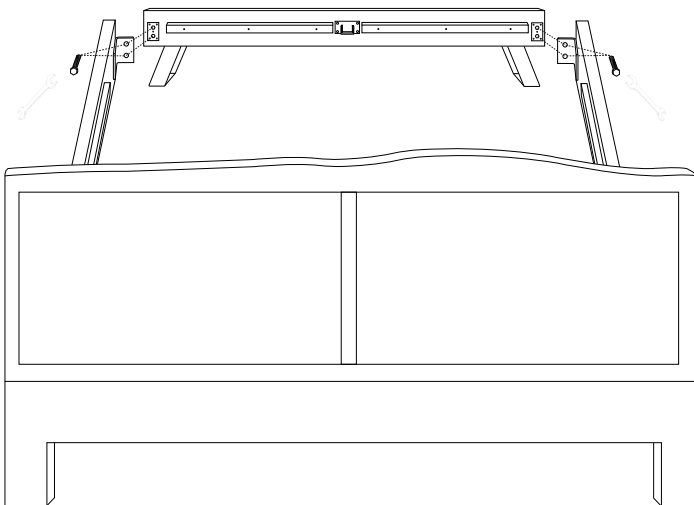

ASSEMBLY INSTRUCTIONS

Kit Contents :-

1. Alleney bolt - 2Pcs. 2. Washer - 2Pcs. 3. Allenkey - 1 Pcs. 4. Bolt - 8Pcs. 5. Wrench - 1Pcs.

1.

2.

3.

4.