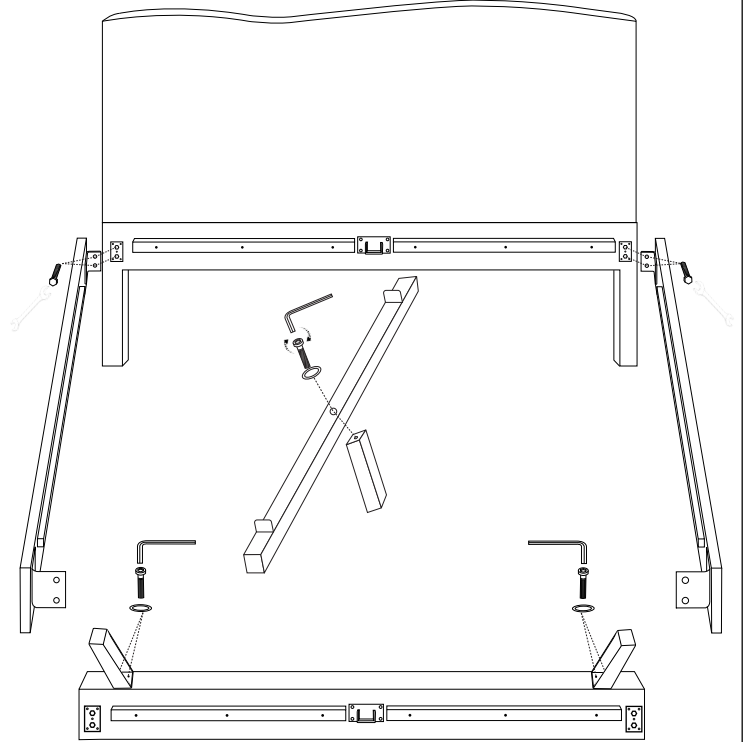

ASSEMBLY INSTRUCTIONS

Kit Contents :-

1. Alleney bolt - 2Pcs. 2. Washer - 2Pcs. 3. Allenkey - 1 Pcs. 4. Bolt - 8Pcs. 5. Wrench - 1Pcs.

1.

2.

3.

4.