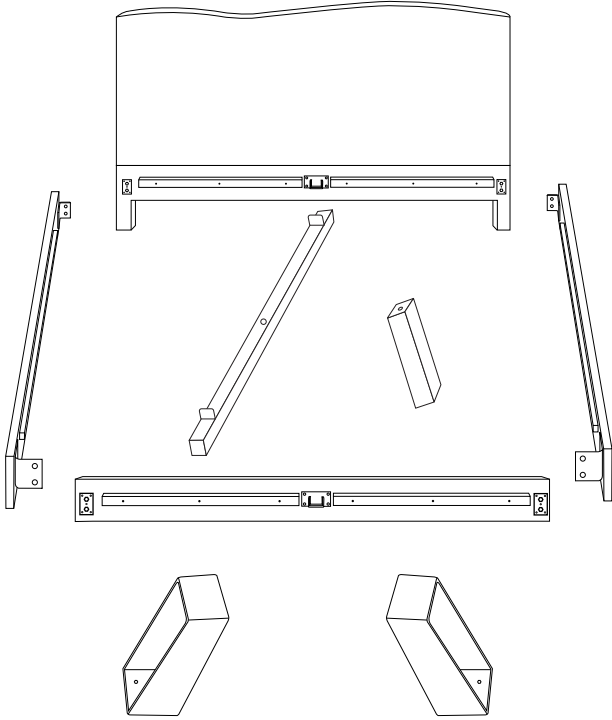

ASSEMBLY INSTRUCTIONS

Kit Contents :-

1. Alleney bolt - 2Pcs. 2. Washer - 2Pcs. 3. Allenkey - 1 Pcs. 4. Bolt - 8Pcs. 5. Wrench - 1Pcs.

1.

2.

3.

4.